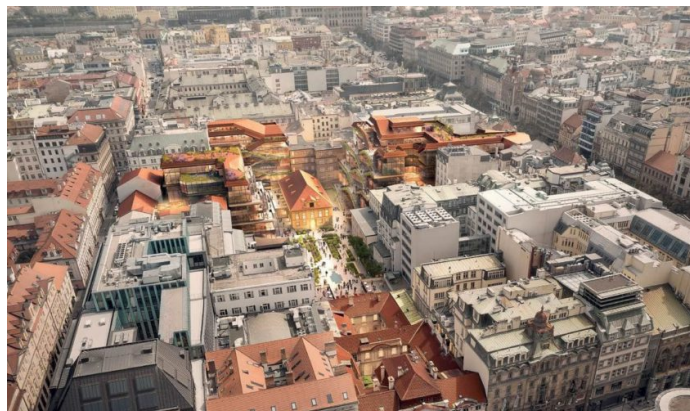

Palác Savarin

Prague 1 Nové Město, Na příkopě 10

Fotopříloha:

Premises / Prostory
Terrace / Terasa

1. NP