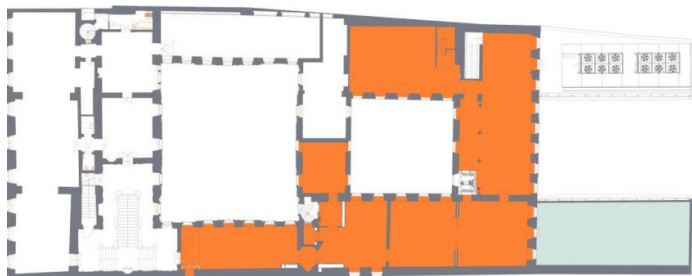

Palác Savarin

Prague 1 Nové Město, Na příkopě 10

Fotopříloha:

Premises / Prostory
Terrace / Terasa

1. NP