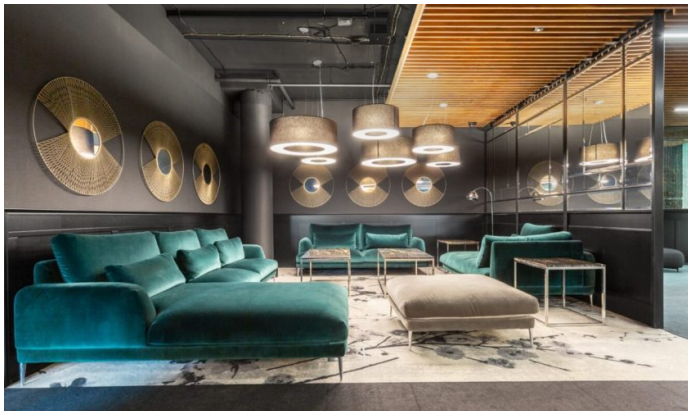

Scott.Weber Workspace Visionary

Prague 7 Holešovice, Plynární 10

The unique working environment of private offices and inspiring coworking can be found in the Visionary building in Prague's Holešovice on three floors. It will win you over with its playful design, innovative features and breathtaking views. The place for the community to meet is the Business Lounge and other relaxation zones. The roof terrace with a running track underlines the exceptional impression of the premises. There is a charging station for electric/hybrid cars in the immediate vicinity.

Currently available furnished offices:

Premises of various sizes, from 10 m² to 4500 m², fully equipped with furniture.

Lease from 1 month up to years.

Rental price:

Membership from 5,500 CZK/person/month