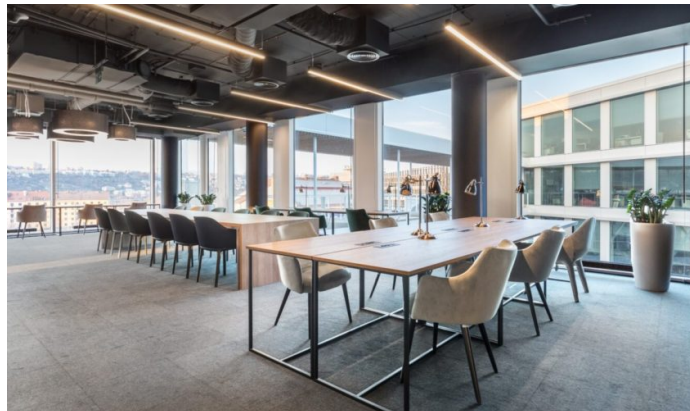

Scott.Weber Workspace Visionary

Prague 7 Holešovice, Plynární 10

The unique working environment of private offices and inspiring coworking can be found in the Visionary building in Prague's Holešovice on three floors. It will win you over with its playful design, innovative features and breathtaking views. The place for the community to meet is the Business Lounge and other relaxation zones. The roof terrace with a running track underlines the exceptional impression of the premises. There is a charging station for electric/hybrid cars in the immediate vicinity.